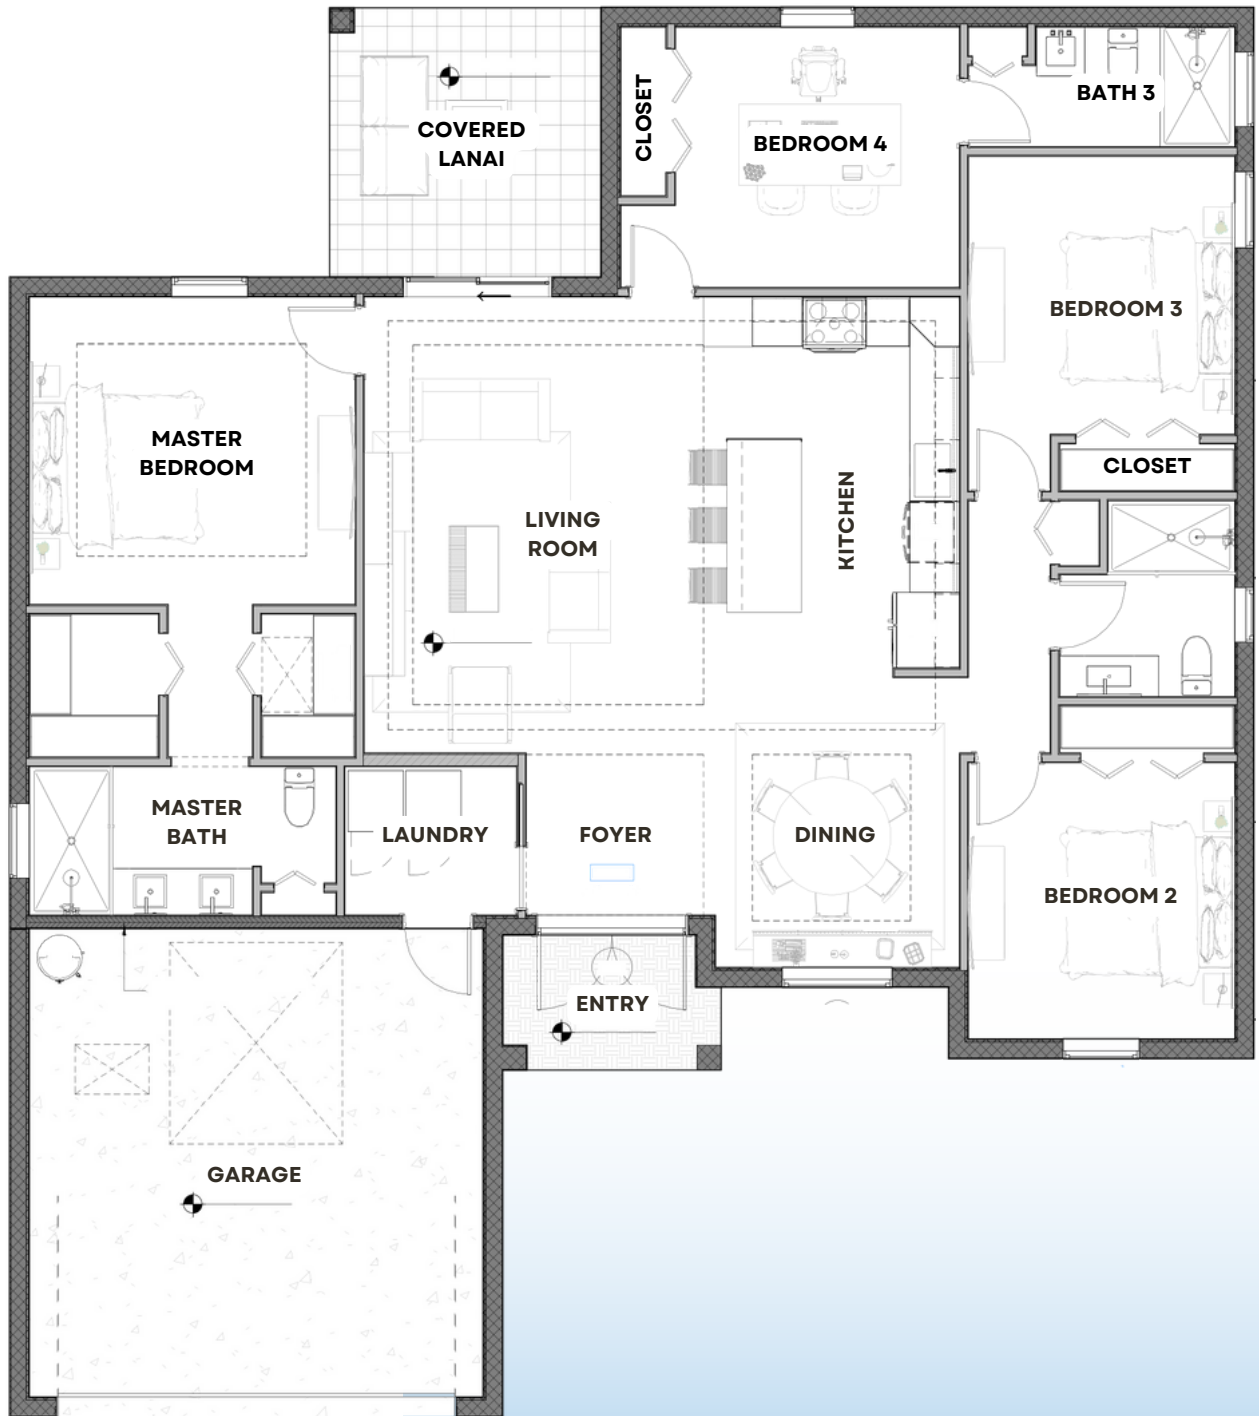

Area Summary

Total A/C Living Area: 1612 Sq Ft

Entrance: 43 Sq Ft

Garage: 368 Sq Ft

Lanai: 113 Sq Ft

Total Under Roof: 2136 Sq Ft

Kitchen

Stainless Steel Appliance Complete Package
 Large Single Bowl Undermount Sink
 Single-Handle Faucet with Pull Out Spout
 Under Cabinet Lighting
 Quartz Countertops
 Quartz Kitchen Island Waterfalls
 High Quality Wood Raised Cabinetry
 Quartz Kitchen Backsplash

Master Bath

Double Sink Vanity with Two Single-Hole Faucet
 Frameless Clear Glass Shower Enclosure in Bath
 Wet Walls Cladded in 24" x 48" Porcelain
 Modern Mosaic tile in Shower Floor
 Quartz Countertops
 High Quality Cabinetry
 Oversized Mirror over Sink
 Modern LED Vanity Light over Mirror
 Sleek Hardware

Interior

Imported oversize 48" x 48" porcelain flooring in all living areas
 Oversized 6" Wood Baseboards
 Energy Efficient Water Heater
 Laundry room with a 28' Cabinet with Faucet and Sink
 Modern LED Lighting Fixtures
 Remote Control Garage Door
 High Ceilings - 9ft+ throughout
 Double Height Ceilings with Elegant interior details
 Light textured finish walls & ceilings throughout
 Sherwin Williams Flat Paint
 Dual Walk-In Closets In Master Bedroom

FLOOR PLAN