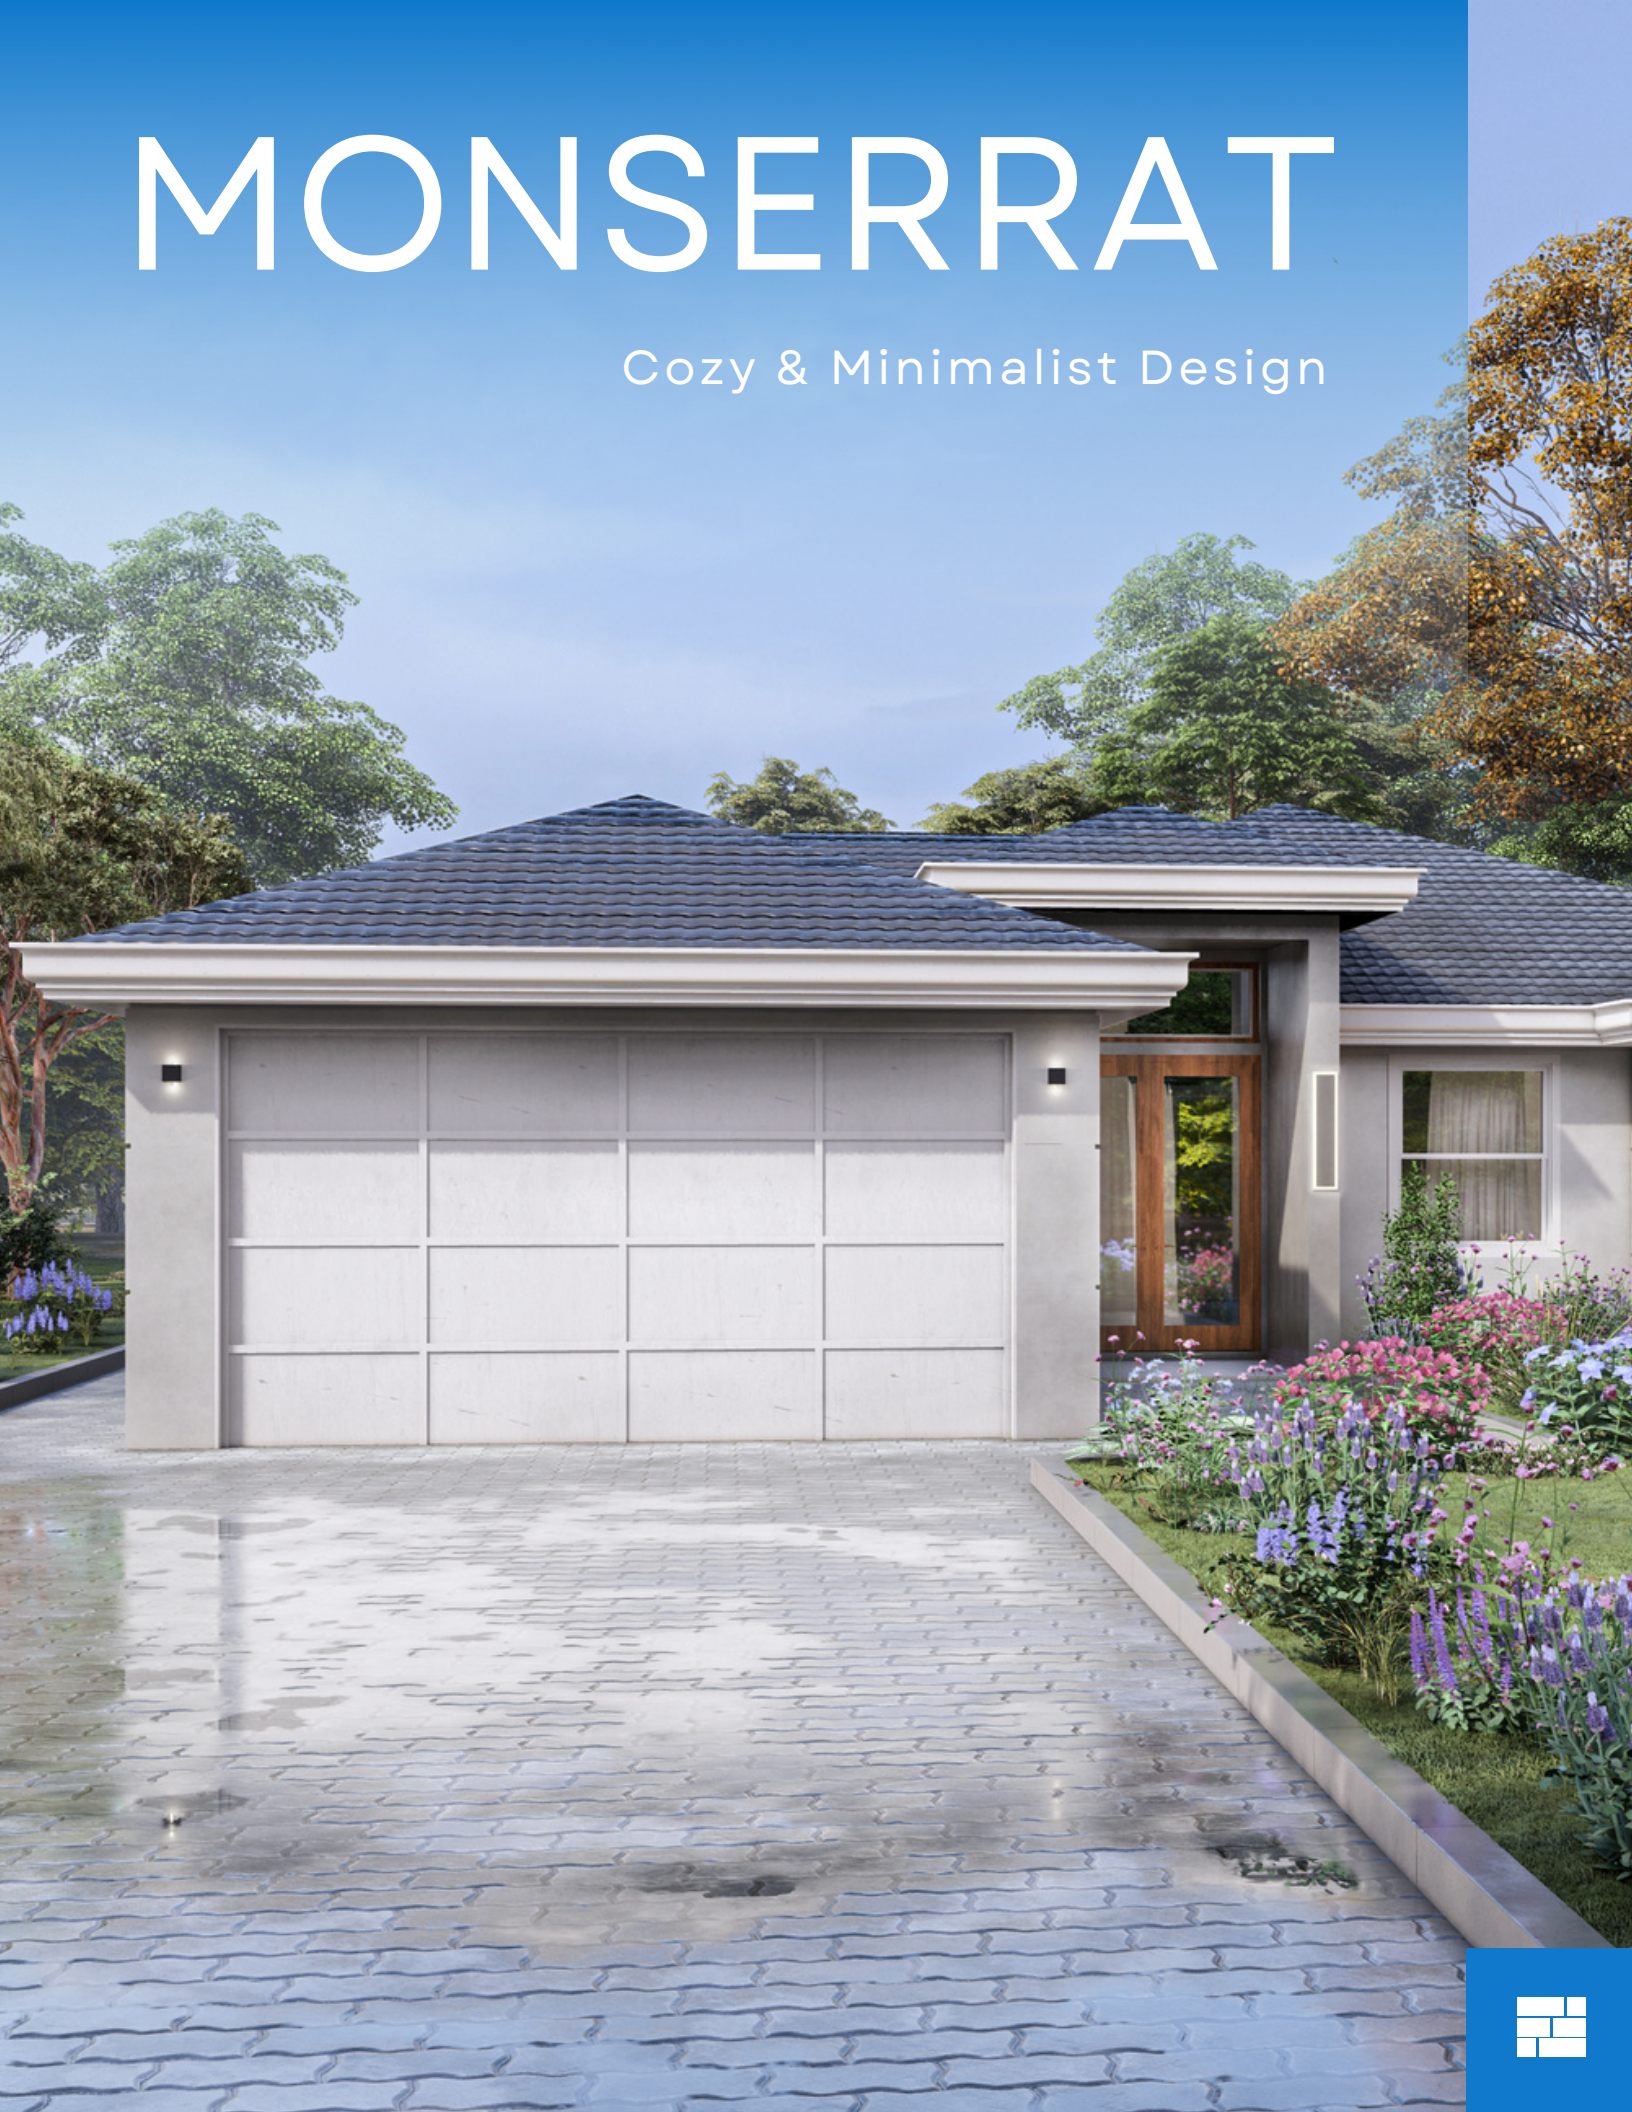

MONSERRAT

Cozy & Minimalist Design

Brangus, LLC
Dream homes for every stage of life

4321 60th Ave NE

Located in Golden Gate Estates, Naples FL

4 Bed

1612 Sqft
 Living Area

3 Baths

Master Bath

Double Sink Vanity with Two Single-Hole Faucet
 Frameless Clear Glass Shower Enclosure in Bath
 Wet Walls Cladded in 24" x 48" Porcelain
 Modern Mosaic tile in Shower Floor
 Quartz Countertops
 High Quality Cabinetry
 Oversized Mirror over Sink
 Modern LED Vanity Light over Mirror
 Sleek Hardware

Exterior

Elegant Modern Arquitectural Design Styles
 Stylish Stucco Details
 Oversized 12' Ft Entry
 Lighted Front Porch Entry & Garage
 Modern Sleek Outdoor Decorative Coach Lights on Front of Home
 Exterior Lighting
 Hurricane Impact Windows & Doors
 Fully Sodded and Landscaped site with Automatic Multi-Zone Sprinkler System
 Covered Entry & Lanai/Patio
 Two-car Garage - Remote Control Doors
 12' Ft wide Paved Asphalt Driveway
 Reverse Osmosis Water Filter System (Filtered Water throughout all Home)